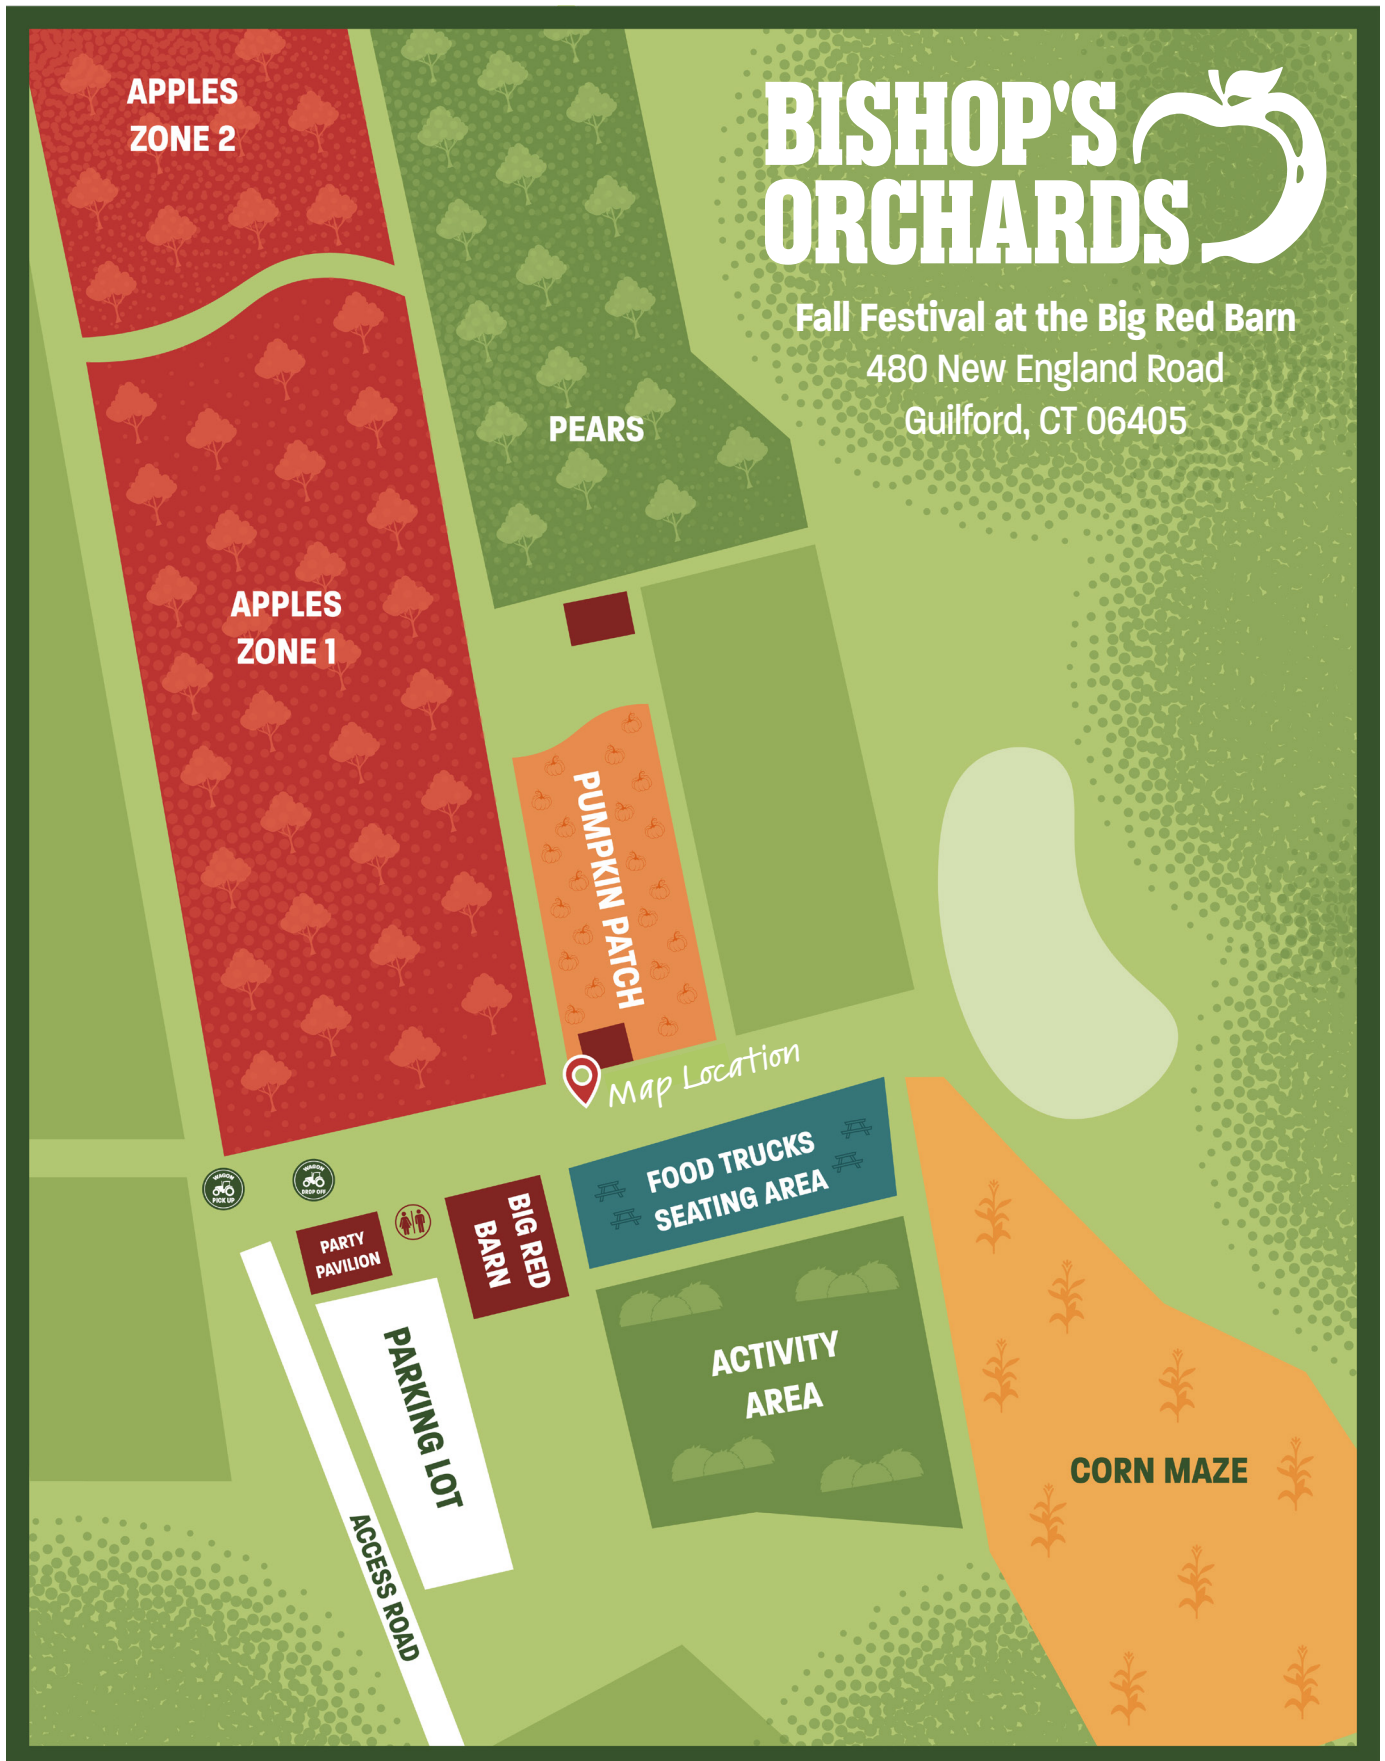

FALL FESTIVAL MAP

KNOW YOUR APPLES

Apple Key: 🍏 - Poor 🍏🍏 - Fair 🍏🍏🍏 - Good 🍏🍏🍏🍏 - Very Good 🍏🍏🍏🍏🍏 - Great

VARIETY	SEASON	FLAVOR	TEXTURE	EATING APPLE	BAKING APPLE	CANNING APPLE	APPLE SAUCE
Braeburn	Late October	Sweet/Tangy	Hard	🍏🍏🍏🍏🍏	🍏🍏🍏	🍏🍏🍏	🍏🍏
Cortland	Late Sept. Early Oct.	Mildly Sweet	Semi-Firm	🍏🍏🍏🍏🍏	🍏🍏🍏🍏	🍏🍏🍏🍏	🍏🍏🍏
Crimson Crisp	Late Sept.	Sweet/Crisp	Hard	🍏🍏🍏🍏🍏	🍏🍏🍏🍏🍏	🍏🍏🍏🍏	🍏🍏
Fuji	Mid/Late Oct.	Sweet/Tangy	Hard	🍏🍏🍏🍏🍏	🍏🍏🍏	🍏🍏🍏	🍏🍏
Gala	Sept.	Sweet	Firm/Juicy	🍏🍏🍏🍏🍏	🍏🍏🍏	🍏🍏🍏	🍏🍏
Golden Delicious	Sept./Oct.	Sweet	Semi-Firm	🍏🍏🍏🍏🍏	🍏🍏🍏🍏	🍏🍏🍏🍏	🍏🍏🍏
Ida Red	Mid/Late Oct.	Tangy	Firm	🍏🍏🍏	🍏🍏🍏🍏	🍏🍏🍏	🍏🍏🍏
Jonagold	Late Sept./ Early Oct.	Sweet	Firm	🍏🍏🍏🍏🍏	🍏🍏🍏🍏🍏	🍏🍏🍏	🍏🍏🍏
Macoun	Late Sept./ Early Oct.	Sweet/Crisp	Firm/Crisp	🍏🍏🍏🍏🍏	🍏	🍏🍏	🍏🍏🍏
McIntosh	Late Sept./ Early Oct.	Sweet/Tangy	Tender	🍏🍏🍏🍏🍏	🍏🍏	🍏🍏	🍏🍏
Mutsu	Oct.	Sweet	Firm	🍏🍏🍏🍏🍏	🍏🍏🍏🍏🍏	🍏🍏🍏🍏	🍏🍏🍏🍏
Pink Lady	Oct.	Sweet/Tart	Firm/Crisp	🍏🍏🍏🍏🍏	🍏🍏🍏	🍏🍏🍏	🍏🍏
Red Delicious	Late Sept./ Early Oct.	Very Sweet	Soft	🍏🍏🍏	🍏	🍏🍏	🍏🍏
Stayman	Mid/Late Oct.	Tangy	Hard	🍏🍏🍏	🍏🍏🍏🍏🍏	🍏🍏🍏🍏🍏	🍏🍏🍏🍏
Sun Crisp	Mid Oct.	Sweet/Spicy	Semi-Firm	🍏🍏🍏🍏🍏	🍏🍏🍏🍏	🍏🍏🍏🍏	🍏🍏🍏

BISHOPSORCHARDS.COM | @bishopsorchards
 Farm Market | 1355 Boston Post Road | Guilford, CT 06405
 Main Orchard | 480 New England Road | Guilford, CT 06405
 General Info: 203-453-2338 | PYO Info: 203-458-PICK